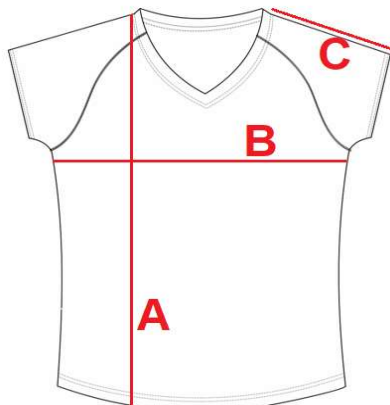

# 0114V

Ladies' raglan t-shirt V-neck

cm	S	M	L	XL
A	59	62	64	67
B	37	39	41	43
C	18	19	20	21

Orientation sizes of the product.